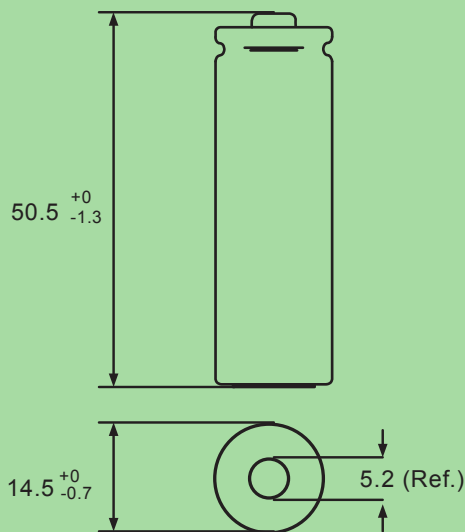

Unit : mm

Benefits :

- Ideal for Toys and Gaming
- Guaranteed for 6 years or 300 recharges, whichever comes first
- Ready to use precharged
- Holds power up to 80% after 1 year once fully charged
- Recharged by GP Charger for the best performance
- Cost saving and environmentally friendly

Specifications :

- GP ReCyko+ Pro Toys and Gaming Rechargeable battery
- Nickel Metal Hydride chemistry
- AA size
- Rated capacity 2000mAh
- Nominal voltage 1.2V
- Gross weight ~28g

Applications best for :

Battery handling :

- Batteries should be charged prior to use.
- Remove batteries from the electrical device if the device is not going to be used for a long period of time.
- Do not mix new batteries in use with semi-used batteries.
- In order to maintain satisfactory cell/battery performance when being stored under an extensive period of time, fully charging the cell/battery every 6-9 months is highly recommended.