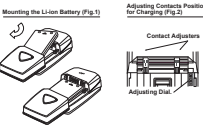

ALIGNMENT GUIDES & BATTERY POSITION

DSC/Camcorder Battery Compatible List

AA 2100mAh 2.0 - 2.2h
AAA 1200mAh 1.5 - 1.8h

AKA AA 2100mAh 2.0 - 2.2h
AAA 1200mAh 1.5 - 1.8h