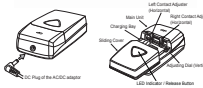

New Universal Charger KB04 - Manual - Front

Instruction Manual

ALIGNMENT GUIDES & BATTERY POSITION

DSC/Camcorder Battery Compatible List

AA 2100mAh 2.0 - 2.2h
AAA 1200mAh 1.5 - 1.8h

AKA AA 2100mAh 2.0 - 2.2h
AAA 1200mAh 1.5 - 1.8h